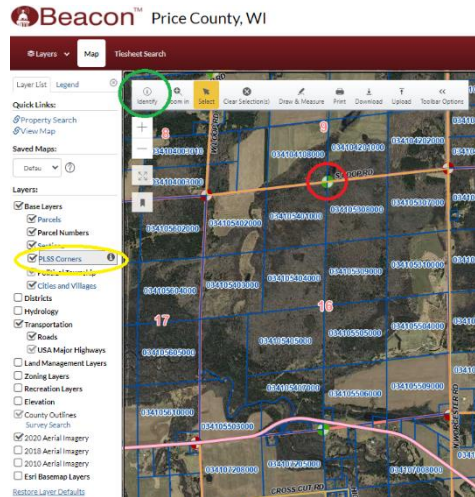

## SEARCHING SURVEYS

Click on Survey Search at the top of the Page, under the Beacon banner.

This will bring up a New Window.

You can search by Surveyor Name, or Code (Map Number), or Town, Range, & Section. To search by Town, Range, & Section, Town is entered as a number only (t37n would be enter as 37), Range is entered with number and E for East or W for West. (r1e would be entered as 1e), Section is entered as a two-digit number (16)

## SEARCHING TIE SHEETS

Click on Map at the top of the Page, under the Beacon banner.

This will bring up the Map View.

Zoom to your area.

Then on the Left Hand, side of the screen, in the Layer List, PLSS Corners needs to be clicked on to be the Active Layer (Yellow Circle). Then select Identify on the Map Toolbar (Green Circle). And then select the Section Corner Symbol (Red Circle).