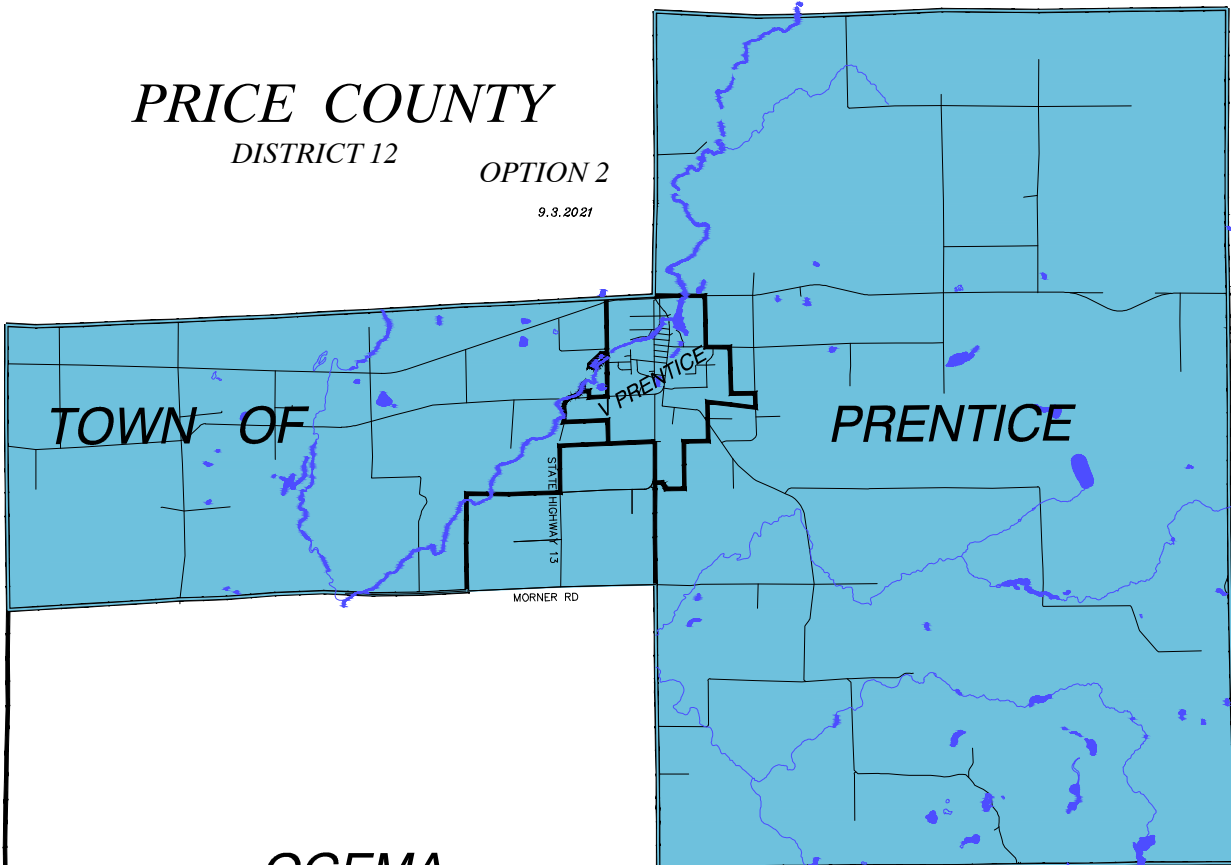

PRICE COUNTY

DISTRICT 12

OPTION 2

9.3.2021

TOWN OF

PRENTICE

PRENTICE

STATE HIGHWAY 13

MORNER RD

OGEMA

DISTRICT 12 POPULATION = 1020

T PRENTICE = 440

V PRENTICE = 563

OGEMA = 17